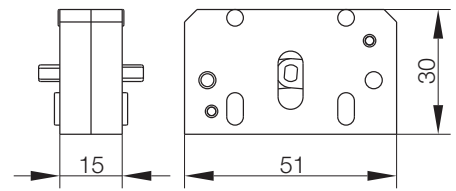

### MBL - Mechanical locking

**General data**

Module width	15 mm
Weight	14 g   16 g

**Product references**

Description	Product reference
RSC - Mechanical locking	RSC-MBL1
RSC - Mechanical locking RSC43 / 63	RSC-MBL2

**fig. 1. Dimensions (mm)**

**RSC-MBL1**

**RSC-MBL2**

on request