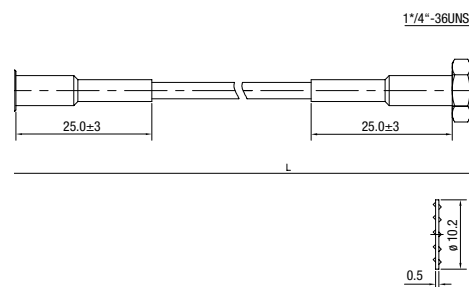

CMS-ANT-KAB/5M

Antenna cable | SMA plug (male) / jack (female) | 2.5 m | 5 m | 10 m | 20 m

Communication

Frequencies	0 ~ 6 Ghz
Antenna connector type	SMA male / female
Cable type / length	RG-58 / 2.5 m 5 m 10 m 20 m
Impedance	50 Ω
Max bending radius	25 mm

Housing and environmental conditions

Storage temperature (no ice)	-20 ... 80 °C
Operation temperature	-20 ... 80 °C
Ingress Protection	IP 67 only when mated
Weight	180 g
Housing material	PE
Mounting	Panel mount option, see fig. 1
Dimensions	see fig. 2

Max Panel: 4.50mm

RECOMMENDED TORQUE
FOR PANEL NUT : 150Ncm

fig. 2. Dimensions (mm)

Technical approvals, conformities

Approvals **ERC**