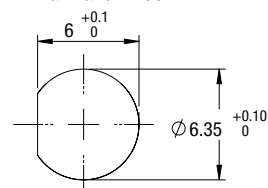

Max Panel: 4.50mm

RECOMMENDED TORQUE
FOR PANEL NUT : 150Ncm

fig. 2. Dimensions (mm)

Technical approvals, conformities

Approvals **ERC**